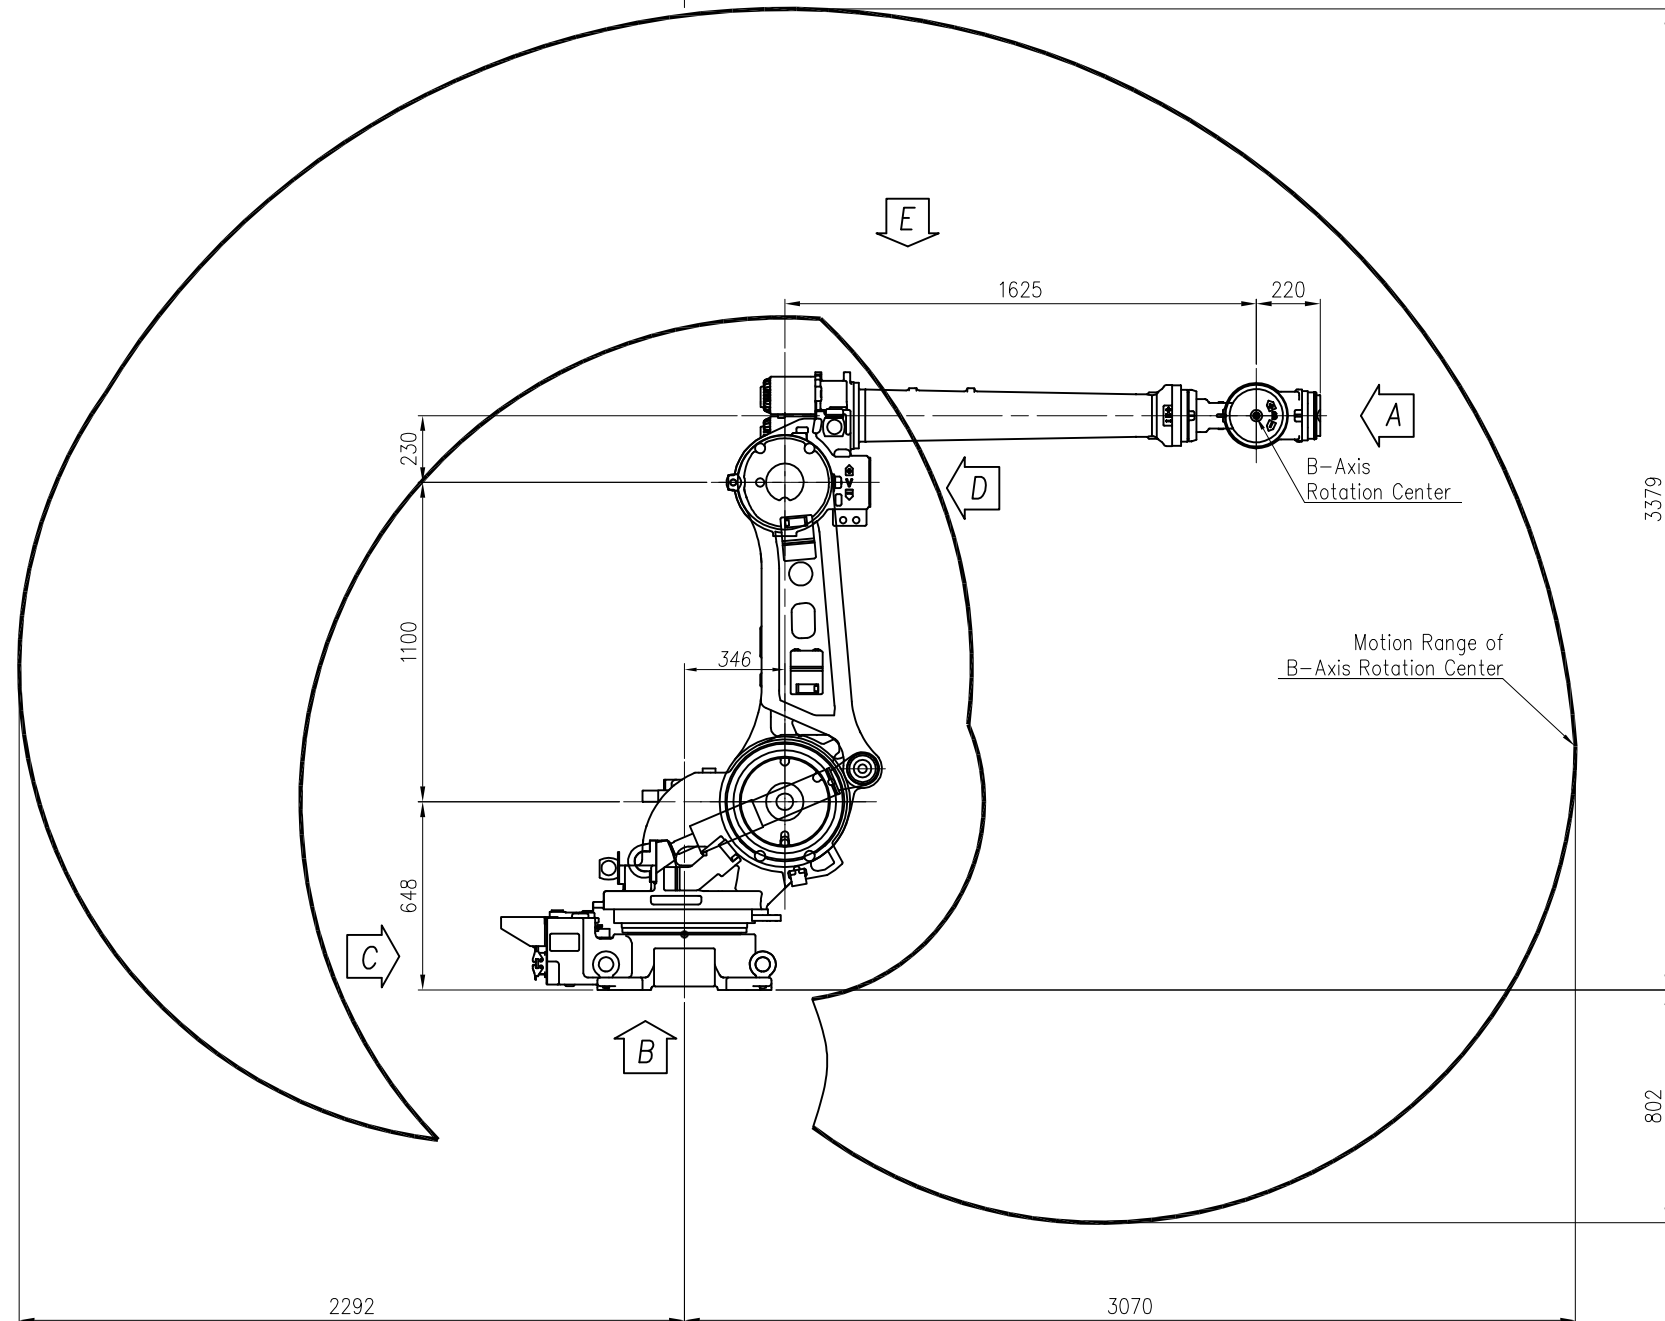

VIEW "A"(OLD)  
(SCALE : 2/1)

VIEW "A"(NEW)  
(SCALE : 2/1)

VIEW "B"  
(SCALE : 1/1)

VIEW "E"  
(SCALE : 2/1)

VIEW "C"  
(SCALE : 2/1)

VIEW "D"  
(SCALE : 2/1)

TECHNICAL SPECIFICATION SUBJECT TO CHANGE WITHOUT NOTICE

MODEL	HS200L	issue.0
DATE	2018.06.19	